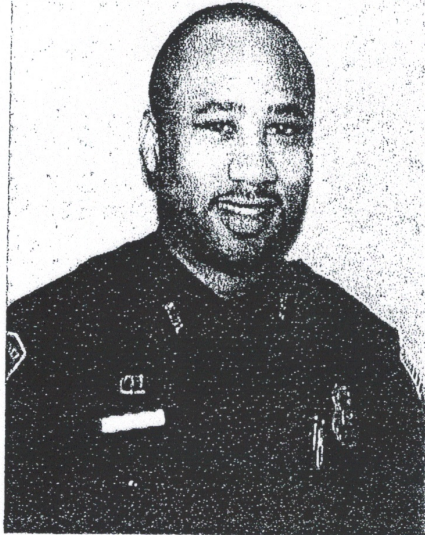

Exhibit I

Memphis Police Department

Terry, Christophe -IBM#
10635

Wherry, Brandon -IBM#
10943

Tucker, Patrick -IBM# 7058

Redick, Brian -IBM# 10619

Ware, Gerald -IBM# 10832

Williams, Garry -IBM# 11827